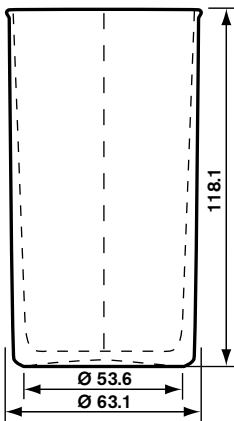

**160 ml
Goblet Antonia 16**
#100067
Pallet Qty. 3,576 (L)

**160 ml
Goblet Annecy**
#100073
Pallet Qty. 3,273 (L)

**200 ml
Goblet Boheme 5**
#100099
Pallet Qty. 2,975 (L)

**250 ml Goblet
Concorde 4**
#100101
Pallet Qty. 2,250 (L)