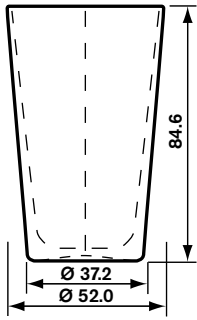

Tumblers

**107 ml
Blida 8 Leger**
#100055
Pallet Qty. 4,620 (L)

**133 ml
Goblet Argeles 7**
#100075
Pallet Qty. 3,273 (L)

**155 ml Goblet
Chamonix 6 Bis**
#100061
Pallet Qty. 2,700 (L)

**160 ml
Goblet Fun**
#119024
Pallet Qty. 2,975 (L)