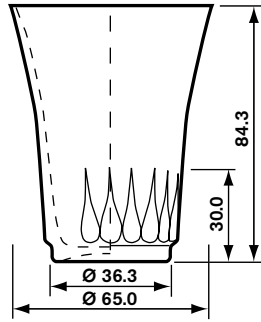

Tumblers

**107 ml
Blida 8 Leger**
#100055
Pallet Qty. 4,620 (L)

**133 ml
Goblet Argeles 7**
#100075
Pallet Qty. 3,273 (L)

**155 ml Goblet
Chamonix 6 Bis**
#100061
Pallet Qty. 2,700 (L)

**160 ml
Goblet Fun**
#119024
Pallet Qty. 2,975 (L)

**160 ml
Goblet Antonia 16**
#100067
Pallet Qty. 3,576 (L)

**160 ml
Goblet Annecy**
#100073
Pallet Qty. 3,273 (L)

**200 ml
Goblet Boheme 5**
#100099
Pallet Qty. 2,975 (L)

**250 ml Goblet
Concorde 4**
#100101
Pallet Qty. 2,250 (L)