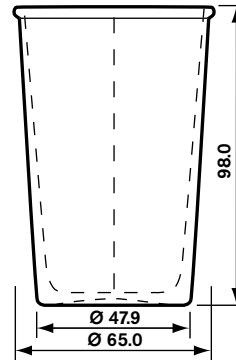

Tumblers

**107 ml
Blida 8 Leger**
#100055
Pallet Qty. 4,620 (L)

**133 ml
Goblet Argeles 7**
#100075
Pallet Qty. 3,273 (L)

**155 ml Goblet
Chamonix 6 Bis**
#100061
Pallet Qty. 2,700 (L)

**160 ml
Goblet Fun**
#119024
Pallet Qty. 2,975 (L)

**160 ml
Goblet Antonia 16**
#100067
Pallet Qty. 3,576 (L)

**160 ml
Goblet Annecy**
#100073
Pallet Qty. 3,273 (L)

**200 ml
Goblet Boheme 5**
#100099
Pallet Qty. 2,975 (L)

**250 ml Goblet
Concorde 4**
#100101
Pallet Qty. 2,250 (L)