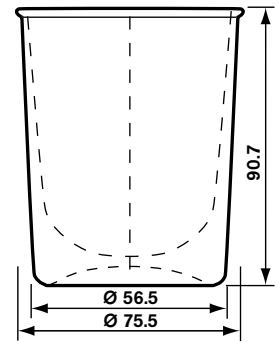

**250 ml Goblet
Concorde 4**
#100101
Pallet Qty. 2,250 (L)