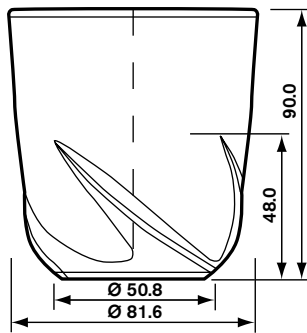

**280 ml Whiskey
Goblet Neptune**
#100071
Pallet Qty. 1,820 (L)