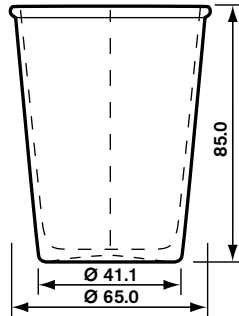

Tumblers

**107 ml
Blida 8 Leger**
#100055
Pallet Qty. 4,620 (L)

**133 ml
Goblet Argeles 7**
#100075
Pallet Qty. 3,273 (L)

**155 ml Goblet
Chamonix 6 Bis**
#100061
Pallet Qty. 2,700 (L)

**160 ml
Goblet Fun**
#119024
Pallet Qty. 2,975 (L)

**160 ml
Goblet Antonia 16**
#100067
Pallet Qty. 3,576 (L)

**160 ml
Goblet Annecy**
#100073
Pallet Qty. 3,273 (L)

**200 ml
Goblet Boheme 5**
#100099
Pallet Qty. 2,975 (L)

**250 ml Goblet
Concorde 4**
#100101
Pallet Qty. 2,250 (L)