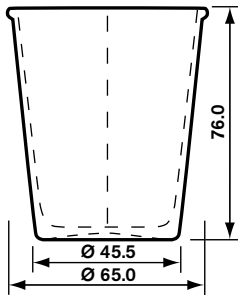

Tumblers

**107 ml
Blida 8 Leger**
#100055
Pallet Qty. 4,620 (L)

**133 ml
Goblet Argeles 7**
#100075
Pallet Qty. 3,273 (L)

**155 ml Goblet
Chamonix 6 Bis**
#100061
Pallet Qty. 2,700 (L)

**160 ml
Goblet Fun**
#119024
Pallet Qty. 2,975 (L)