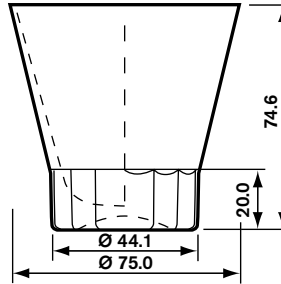

Tumblers

**107 ml
Blida 8 Leger**
#100055
Pallet Qty. 4,620 (L)

**133 ml
Goblet Argeles 7**
#100075
Pallet Qty. 3,273 (L)

**155 ml Goblet
Chamonix 6 Bis**
#100061
Pallet Qty. 2,700 (L)

**160 ml
Goblet Fun**
#119024
Pallet Qty. 2,975 (L)

**160 ml
Goblet Antonia 16**
#100067
Pallet Qty. 3,576 (L)

**160 ml
Goblet Annecy**
#100073
Pallet Qty. 3,273 (L)

**200 ml
Goblet Boheme 5**
#100099
Pallet Qty. 2,975 (L)

**250 ml Goblet
Concorde 4**
#100101
Pallet Qty. 2,250 (L)