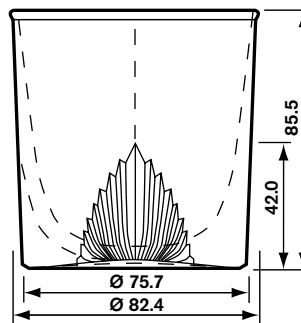

**285 ml
Whiskey Goblet Venus**
#118037
Pallet Qty. 2,002 (L)