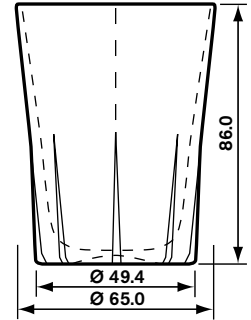

Tumblers

**107 ml
Blida 8 Leger**
#100055
Pallet Qty. 4,620 (L)

**133 ml
Goblet Argeles 7**
#100075
Pallet Qty. 3,273 (L)

**155 ml Goblet
Chamonix 6 Bis**
#100061
Pallet Qty. 2,700 (L)

**160 ml
Goblet Fun**
#119024
Pallet Qty. 2,975 (L)