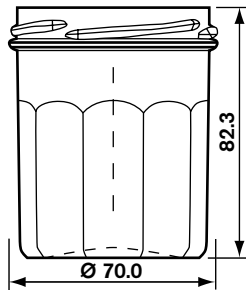

Gourmet Jars

**200 ml TO 77
Low Panel**
#100400
Pallet Qty. 3,332 (L)

**200 ml TO 70
10 Panel**
#100182
Pallet Qty. 5,808 (H)

**230 ml TO 63
Mustard**
#100553
Pallet Qty. 5,120 (H)

**324 ml TO 82
12 Panel**
#100133
Pallet Qty. 1,960 (L)

**324 ml TO 82
10 Panel**
#100508
Pallet Qty. 1,960 (L)

**324 ml TO 82
Full Panel**
#118932 Pallet Qty. 1,960 (L)

**325 ml TO 66
Deep Skirt Panel**
#117004 Pallet Qty. 4,080 (H)

**340 ml TO 82
12 Panel**
#100337 Pallet Qty. 3,718 (H)

**385 ml TO 82
10 Panel**
#100192 Pallet Qty. 3,136 (H)

**385 ml TO 63
Honey**
#100410 Pallet Qty. 1,800 (L)

**580 ml TO 63
High Panel**
#100357 Pallet Qty. 1,352 (L)

**645 ml TO 82
Tall Panel**
#100542 Pallet Qty. 2,112 (H)