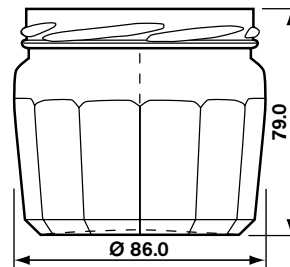

Gourmet Jars

**200 ml TO 77
Low Panel**
#100400
Pallet Qty. 3,332 (L)

**200 ml TO 70
10 Panel**
#100182
Pallet Qty. 5,808 (H)

**230 ml TO 63
Mustard**
#100553
Pallet Qty. 5,120 (H)

**324 ml TO 82
12 Panel**
#100133
Pallet Qty. 1,960 (L)

**324 ml TO 82
10 Panel**
#100508
Pallet Qty. 1,960 (L)

**324 ml TO 82
Full Panel**
#118932 Pallet Qty. 1,960 (L)

**325 ml TO 66
Deep Skirt Panel**
#117004 Pallet Qty. 4,080 (H)

**340 ml TO 82
12 Panel**
#100337 Pallet Qty. 3,718 (H)

**385 ml TO 82
10 Panel**
#100192 Pallet Qty. 3,136 (H)

**385 ml TO 63
Honey**
#100410 Pallet Qty. 1,800 (L)

**580 ml TO 63
High Panel**
#100357 Pallet Qty. 1,352 (L)

**645 ml TO 82
Tall Panel**
#100542 Pallet Qty. 2,112 (H)