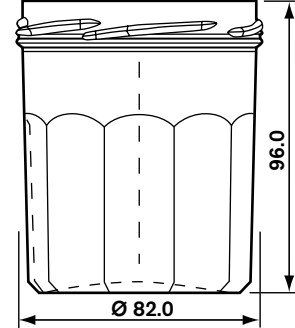

Gourmet Jars

**200 ml TO 77
Low Panel**
#100400
Pallet Qty. 3,332 (L)

**200 ml TO 70
10 Panel**
#100182
Pallet Qty. 5,808 (H)

**230 ml TO 63
Mustard**
#100553
Pallet Qty. 5,120 (H)

**324 ml TO 82
12 Panel**
#100133
Pallet Qty. 1,960 (L)

**324 ml TO 82
10 Panel**
#100508
Pallet Qty. 1,960 (L)

**324 ml TO 82
Full Panel**
#118932 Pallet Qty. 1,960 (L)

**325 ml TO 66
Deep Skirt Panel**
#117004 Pallet Qty. 4,080 (H)

**340 ml TO 82
12 Panel**
#100337 Pallet Qty. 3,718 (H)

**385 ml TO 82
10 Panel**
#100192 Pallet Qty. 3,136 (H)

**385 ml TO 63
Honey**
#100410 Pallet Qty. 1,800 (L)

**580 ml TO 63
High Panel**
#100357 Pallet Qty. 1,352 (L)

**645 ml TO 82
Tall Panel**
#100542 Pallet Qty. 2,112 (H)