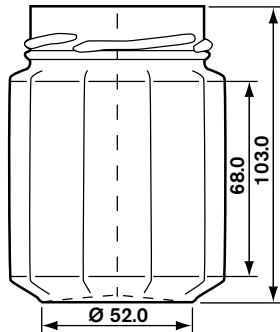

Gourmet Jars

**200 ml TO 77
Low Panel**
#100400
Pallet Qty. 3,332 (L)

**200 ml TO 70
10 Panel**
#100182
Pallet Qty. 5,808 (H)

**230 ml TO 63
Mustard**
#100553
Pallet Qty. 5,120 (H)

**324 ml TO 82
12 Panel**
#100133
Pallet Qty. 1,960 (L)

**324 ml TO 82
10 Panel**
#100508
Pallet Qty. 1,960 (L)

**324 ml TO 82
Full Panel**
#118932 Pallet Qty. 1,960 (L)

**325 ml TO 66
Deep Skirt Panel**
#117004 Pallet Qty. 4,080 (H)

**340 ml TO 82
12 Panel**
#100337 Pallet Qty. 3,718 (H)

**385 ml TO 82
10 Panel**
#100192 Pallet Qty. 3,136 (H)

**385 ml TO 63
Honey**
#100410 Pallet Qty. 1,800 (L)

**580 ml TO 63
High Panel**
#100357 Pallet Qty. 1,352 (L)

**645 ml TO 82
Tall Panel**
#100542 Pallet Qty. 2,112 (H)