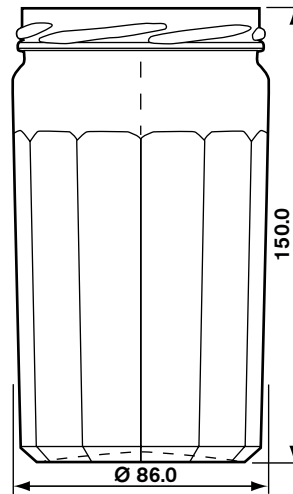

Gourmet Jars

**200 ml TO 77
Low Panel**
#100400
Pallet Qty. 3,332 (L)

**200 ml TO 70
10 Panel**
#100182
Pallet Qty. 5,808 (H)

**230 ml TO 63
Mustard**
#100553
Pallet Qty. 5,120 (H)

**324 ml TO 82
12 Panel**
#100133
Pallet Qty. 1,960 (L)

**324 ml TO 82
10 Panel**
#100508
Pallet Qty. 1,960 (L)

**324 ml TO 82
Full Panel**
#118932 Pallet Qty. 1,960 (L)

**325 ml TO 66
Deep Skirt Panel**
#117004 Pallet Qty. 4,080 (H)

**340 ml TO 82
12 Panel**
#100337 Pallet Qty. 3,718 (H)

**385 ml TO 82
10 Panel**
#100192 Pallet Qty. 3,136 (H)

**385 ml TO 63
Honey**
#100410 Pallet Qty. 1,800 (L)

**580 ml TO 63
High Panel**
#100357 Pallet Qty. 1,352 (L)

**645 ml TO 82
Tall Panel**
#100542 Pallet Qty. 2,112 (H)