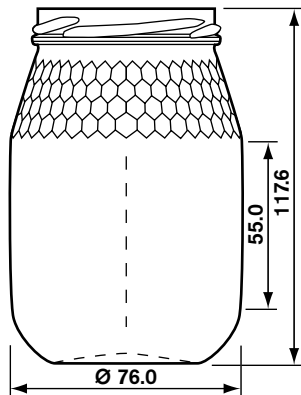

Gourmet Jars

**200 ml TO 77
Low Panel**
#100400
Pallet Qty. 3,332 (L)

**200 ml TO 70
10 Panel**
#100182
Pallet Qty. 5,808 (H)

**230 ml TO 63
Mustard**
#100553
Pallet Qty. 5,120 (H)

**324 ml TO 82
12 Panel**
#100133
Pallet Qty. 1,960 (L)

**324 ml TO 82
10 Panel**
#100508
Pallet Qty. 1,960 (L)

**324 ml TO 82
Full Panel**
#118932 Pallet Qty. 1,960 (L)

**325 ml TO 66
Deep Skirt Panel**
#117004 Pallet Qty. 4,080 (H)

**340 ml TO 82
12 Panel**
#100337 Pallet Qty. 3,718 (H)

**385 ml TO 82
10 Panel**
#100192 Pallet Qty. 3,136 (H)

**385 ml TO 63
Honey**
#100410 Pallet Qty. 1,800 (L)

**580 ml TO 63
High Panel**
#100357 Pallet Qty. 1,352 (L)

**645 ml TO 82
Tall Panel**
#100542 Pallet Qty. 2,112 (H)