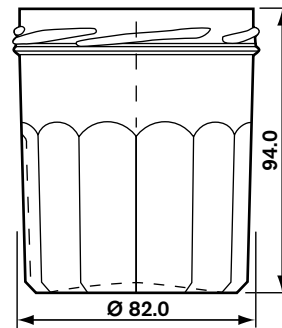

Gourmet Jars

**200 ml TO 77
Low Panel**
#100400
Pallet Qty. 3,332 (L)

**200 ml TO 70
10 Panel**
#100182
Pallet Qty. 5,808 (H)

**230 ml TO 63
Mustard**
#100553
Pallet Qty. 5,120 (H)

**324 ml TO 82
12 Panel**
#100133
Pallet Qty. 1,960 (L)

**324 ml TO 82
10 Panel**
#100508
Pallet Qty. 1,960 (L)

**324 ml TO 82
Full Panel**
#118932 Pallet Qty. 1,960 (L)

**325 ml TO 66
Deep Skirt Panel**
#117004 Pallet Qty. 4,080 (H)

**340 ml TO 82
12 Panel**
#100337 Pallet Qty. 3,718 (H)

**385 ml TO 82
10 Panel**
#100192 Pallet Qty. 3,136 (H)

**385 ml TO 63
Honey**
#100410 Pallet Qty. 1,800 (L)

**580 ml TO 63
High Panel**
#100357 Pallet Qty. 1,352 (L)

**645 ml TO 82
Tall Panel**
#100542 Pallet Qty. 2,112 (H)