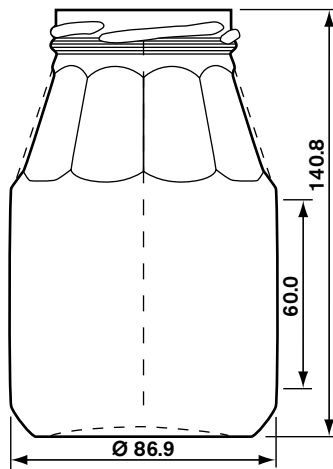

Gourmet Jars

**200 ml TO 77
Low Panel**
#100400
Pallet Qty. 3,332 (L)

**200 ml TO 70
10 Panel**
#100182
Pallet Qty. 5,808 (H)

**230 ml TO 63
Mustard**
#100553
Pallet Qty. 5,120 (H)

**324 ml TO 82
12 Panel**
#100133
Pallet Qty. 1,960 (L)

**324 ml TO 82
10 Panel**
#100508
Pallet Qty. 1,960 (L)

**324 ml TO 82
Full Panel**
#118932 Pallet Qty. 1,960 (L)

**325 ml TO 66
Deep Skirt Panel**
#117004 Pallet Qty. 4,080 (H)

**340 ml TO 82
12 Panel**
#100337 Pallet Qty. 3,718 (H)

**385 ml TO 82
10 Panel**
#100192 Pallet Qty. 3,136 (H)

**385 ml TO 63
Honey**
#100410 Pallet Qty. 1,800 (L)

**580 ml TO 63
High Panel**
#100357 Pallet Qty. 1,352 (L)

**645 ml TO 82
Tall Panel**
#100542 Pallet Qty. 2,112 (H)