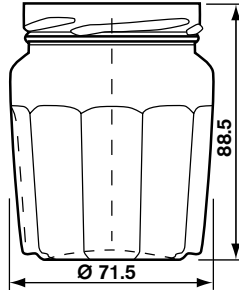

Gourmet Jars

**200 ml TO 77
Low Panel**
#100400
Pallet Qty. 3,332 (L)

**200 ml TO 70
10 Panel**
#100182
Pallet Qty. 5,808 (H)

**230 ml TO 63
Mustard**
#100553
Pallet Qty. 5,120 (H)

**324 ml TO 82
12 Panel**
#100133
Pallet Qty. 1,960 (L)

**324 ml TO 82
10 Panel**
#100508
Pallet Qty. 1,960 (L)

**324 ml TO 82
Full Panel**
#118932 Pallet Qty. 1,960 (L)

**325 ml TO 66
Deep Skirt Panel**
#117004 Pallet Qty. 4,080 (H)

**340 ml TO 82
12 Panel**
#100337 Pallet Qty. 3,718 (H)

**385 ml TO 82
10 Panel**
#100192 Pallet Qty. 3,136 (H)

**385 ml TO 63
Honey**
#100410 Pallet Qty. 1,800 (L)

**580 ml TO 63
High Panel**
#100357 Pallet Qty. 1,352 (L)

**645 ml TO 82
Tall Panel**
#100542 Pallet Qty. 2,112 (H)