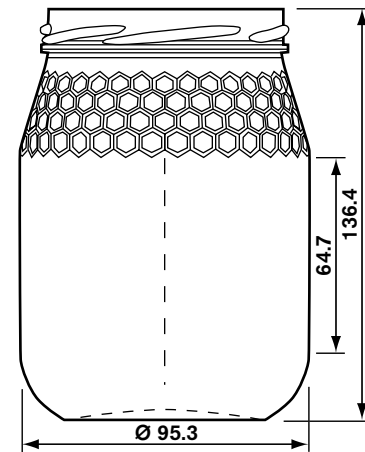

Gourmet Jars

**200 ml TO 77
Low Panel**
#100400
Pallet Qty. 3,332 (L)

**200 ml TO 70
10 Panel**
#100182
Pallet Qty. 5,808 (H)

**230 ml TO 63
Mustard**
#100553
Pallet Qty. 5,120 (H)

**324 ml TO 82
12 Panel**
#100133
Pallet Qty. 1,960 (L)

**324 ml TO 82
10 Panel**
#100508
Pallet Qty. 1,960 (L)

**324 ml TO 82
Full Panel**
#118932 Pallet Qty. 1,960 (L)

**325 ml TO 66
Deep Skirt Panel**
#117004 Pallet Qty. 4,080 (H)

**340 ml TO 82
12 Panel**
#100337 Pallet Qty. 3,718 (H)

**385 ml TO 82
10 Panel**
#100192 Pallet Qty. 3,136 (H)

**385 ml TO 63
Honey**
#100410 Pallet Qty. 1,800 (L)

**580 ml TO 63
High Panel**
#100357 Pallet Qty. 1,352 (L)

**645 ml TO 82
Tall Panel**
#100542 Pallet Qty. 2,112 (H)

**750 ml TO 82
Honey**
#100414 Pallet Qty. 1,848 (H)

**Sales &
Service
By:**

Headquarters

1020 Milwaukee Avenue, Deerfield, IL 60015
Ph: 847-215-5170 • Fax: 847-215-4698
E-mail: sales@bannex.com

Sales Office