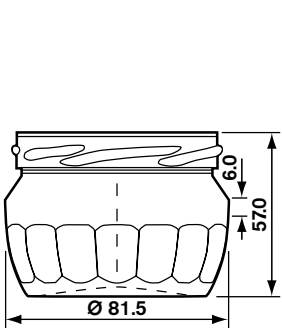

Gourmet Jars

**200 ml TO 77
Low Panel**
#100400
Pallet Qty. 3,332 (L)

**200 ml TO 70
10 Panel**
#100182
Pallet Qty. 5,808 (H)

**230 ml TO 63
Mustard**
#100553
Pallet Qty. 5,120 (H)

**324 ml TO 82
12 Panel**
#100133
Pallet Qty. 1,960 (L)

**324 ml TO 82
10 Panel**
#100508
Pallet Qty. 1,960 (L)

**324 ml TO 82
Full Panel**
#118932 Pallet Qty. 1,960 (L)

**325 ml TO 66
Deep Skirt Panel**
#117004 Pallet Qty. 4,080 (H)

**340 ml TO 82
12 Panel**
#100337 Pallet Qty. 3,718 (H)

**385 ml TO 82
10 Panel**
#100192 Pallet Qty. 3,136 (H)

**385 ml TO 63
Honey**
#100410 Pallet Qty. 1,800 (L)

**580 ml TO 63
High Panel**
#100357 Pallet Qty. 1,352 (L)

**645 ml TO 82
Tall Panel**
#100542 Pallet Qty. 2,112 (H)