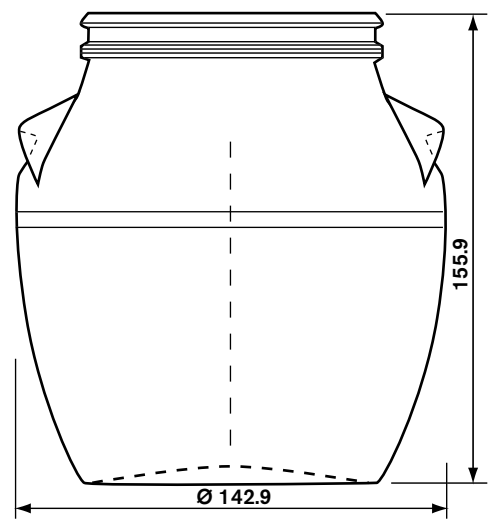

Delicatessen Jars

Mug

850 ml EU 100 Urn
#100551 Pallet Qty. 688 (L)

1650 ml EU 100 Urn
#100044 Pallet Qty. 720 (H)

270 ml Juliana
#100046
Pallet Qty. 2,016 (L)

Dairy Bottles

Dairy Jars

1040 ml Snap Top
#100569 Pallet Qty. 1,200 (H)

1040 ml TO 53
#100343 Pallet Qty. 1,200 (H)

135 ml Sweety
#100559
Pallet Qty. 4,872 (L)

143 ml Yogurt granite
#100324
Pallet Qty. 9,275 (H)

139 ml Yogurt plain
#100415
Pallet Qty. 4,800 (L)

Sales & Service By: