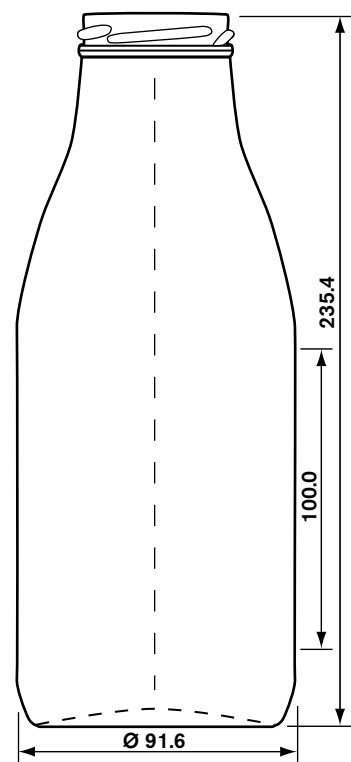

Delicatessen Jars

Mug

850 ml EU 100 Urn
#100551 Pallet Qty. 688 (L)

1650 ml EU 100 Urn
#100044 Pallet Qty. 720 (H)

270 ml Juliana
#100046
Pallet Qty. 2,016 (L)

Dairy Bottles

Dairy Jars

1040 ml Snap Top
#100569 Pallet Qty. 1,200 (H)

1040 ml TO 53
#100343 Pallet Qty. 1,200 (H)

135 ml Sweety
#100559
Pallet Qty. 4,872 (L)

143 ml Yogurt granite
#100324
Pallet Qty. 9,275 (H)

139 ml Yogurt plain
#100415
Pallet Qty. 4,800 (L)

Sales & Service By: