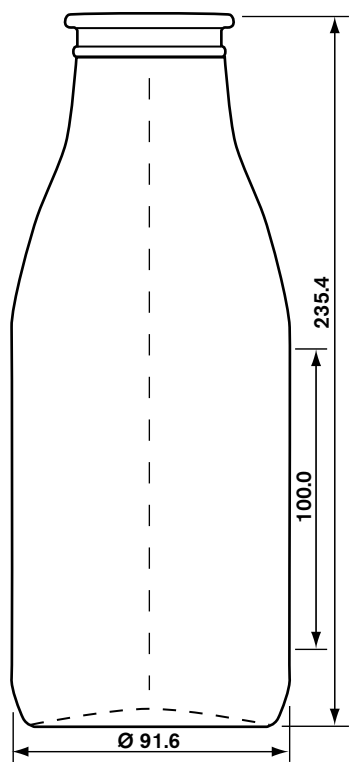

Delicatessen Jars

Mug

850 ml EU 100 Urn
#100551 Pallet Qty. 688 (L)

1650 ml EU 100 Urn
#100044 Pallet Qty. 720 (H)

270 ml Juliana
#100046
Pallet Qty. 2,016 (L)

Dairy Bottles

Dairy Jars

1040 ml Snap Top
#100569 Pallet Qty. 1,200 (H)

1040 ml TO 53
#100343 Pallet Qty. 1,200 (H)

135 ml Sweety
#100559
Pallet Qty. 4,872 (L)

143 ml Yogurt granite
#100324
Pallet Qty. 9,275 (H)

139 ml Yogurt plain
#100415
Pallet Qty. 4,800 (L)

Sales & Service By: