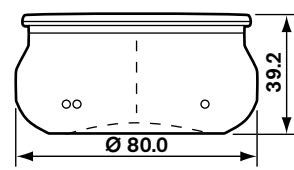

Delicatessen Jars

Mug

850 ml EU 100 Urn
#100551 Pallet Qty. 688 (L)

1650 ml EU 100 Urn
#100044 Pallet Qty. 720 (H)

270 ml Juliana
#100046
Pallet Qty. 2,016 (L)

Dairy Bottles

Dairy Jars

1040 ml Snap Top
#100569 Pallet Qty. 1,200 (H)

1040 ml TO 53
#100343 Pallet Qty. 1,200 (H)

135 ml Sweety
#100559
Pallet Qty. 4,872 (L)

143 ml Yogurt granite
#100324
Pallet Qty. 9,275 (H)

139 ml Yogurt plain
#100415
Pallet Qty. 4,800 (L)

Sales & Service By: