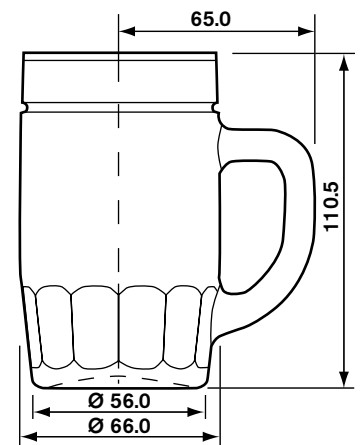

Delicatessen Jars

Mug

850 ml EU 100 Urn
#100551 Pallet Qty. 688 (L)

1650 ml EU 100 Urn
#100044 Pallet Qty. 720 (H)

270 ml Juliana
#100046
Pallet Qty. 2,016 (L)

Dairy Bottles

Dairy Jars

1040 ml Snap Top
#100569 Pallet Qty. 1,200 (H)

1040 ml TO 53
#100343 Pallet Qty. 1,200 (H)

135 ml Sweety
#100559
Pallet Qty. 4,872 (L)

143 ml Yogurt granite
#100324
Pallet Qty. 9,275 (H)

139 ml Yogurt plain
#100415
Pallet Qty. 4,800 (L)

Sales & Service By: