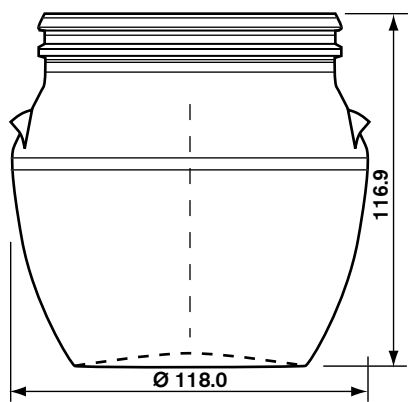

Delicatessen Jars

Mug

850 ml EU 100 Urn
#100551 Pallet Qty. 688 (L)

1650 ml EU 100 Urn
#100044 Pallet Qty. 720 (H)

270 ml Juliana
#100046
Pallet Qty. 2,016 (L)

Dairy Bottles

Dairy Jars

1040 ml Snap Top
#100569 Pallet Qty. 1,200 (H)

1040 ml TO 53
#100343 Pallet Qty. 1,200 (H)

135 ml Sweety
#100559
Pallet Qty. 4,872 (L)

143 ml Yogurt granite
#100324
Pallet Qty. 9,275 (H)

139 ml Yogurt plain
#100415
Pallet Qty. 4,800 (L)

Sales & Service By: