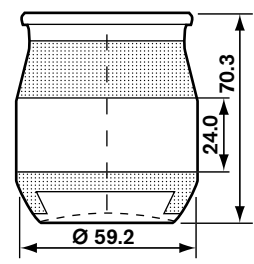

Delicatessen Jars

Mug

850 ml EU 100 Urn
#100551 Pallet Qty. 688 (L)

1650 ml EU 100 Urn
#100044 Pallet Qty. 720 (H)

270 ml Juliana
#100046
Pallet Qty. 2,016 (L)

Dairy Bottles

Dairy Jars

1040 ml Snap Top
#100569 Pallet Qty. 1,200 (H)

1040 ml TO 53
#100343 Pallet Qty. 1,200 (H)

135 ml Sweety
#100559
Pallet Qty. 4,872 (L)

143 ml Yogurt granite
#100324
Pallet Qty. 9,275 (H)

139 ml Yogurt plain
#100415
Pallet Qty. 4,800 (L)

Sales & Service By: