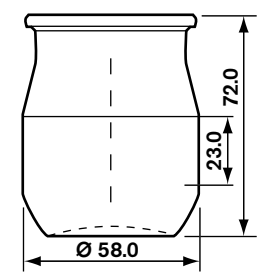

Delicatessen Jars

Mug

850 ml EU 100 Urn
#100551 Pallet Qty. 688 (L)

1650 ml EU 100 Urn
#100044 Pallet Qty. 720 (H)

270 ml Juliana
#100046
Pallet Qty. 2,016 (L)

Dairy Bottles

Dairy Jars

1040 ml Snap Top
#100569 Pallet Qty. 1,200 (H)

1040 ml TO 53
#100343 Pallet Qty. 1,200 (H)

135 ml Sweety
#100559
Pallet Qty. 4,872 (L)

143 ml Yogurt granite
#100324
Pallet Qty. 9,275 (H)

139 ml Yogurt plain
#100415
Pallet Qty. 4,800 (L)

Sales & Service By: